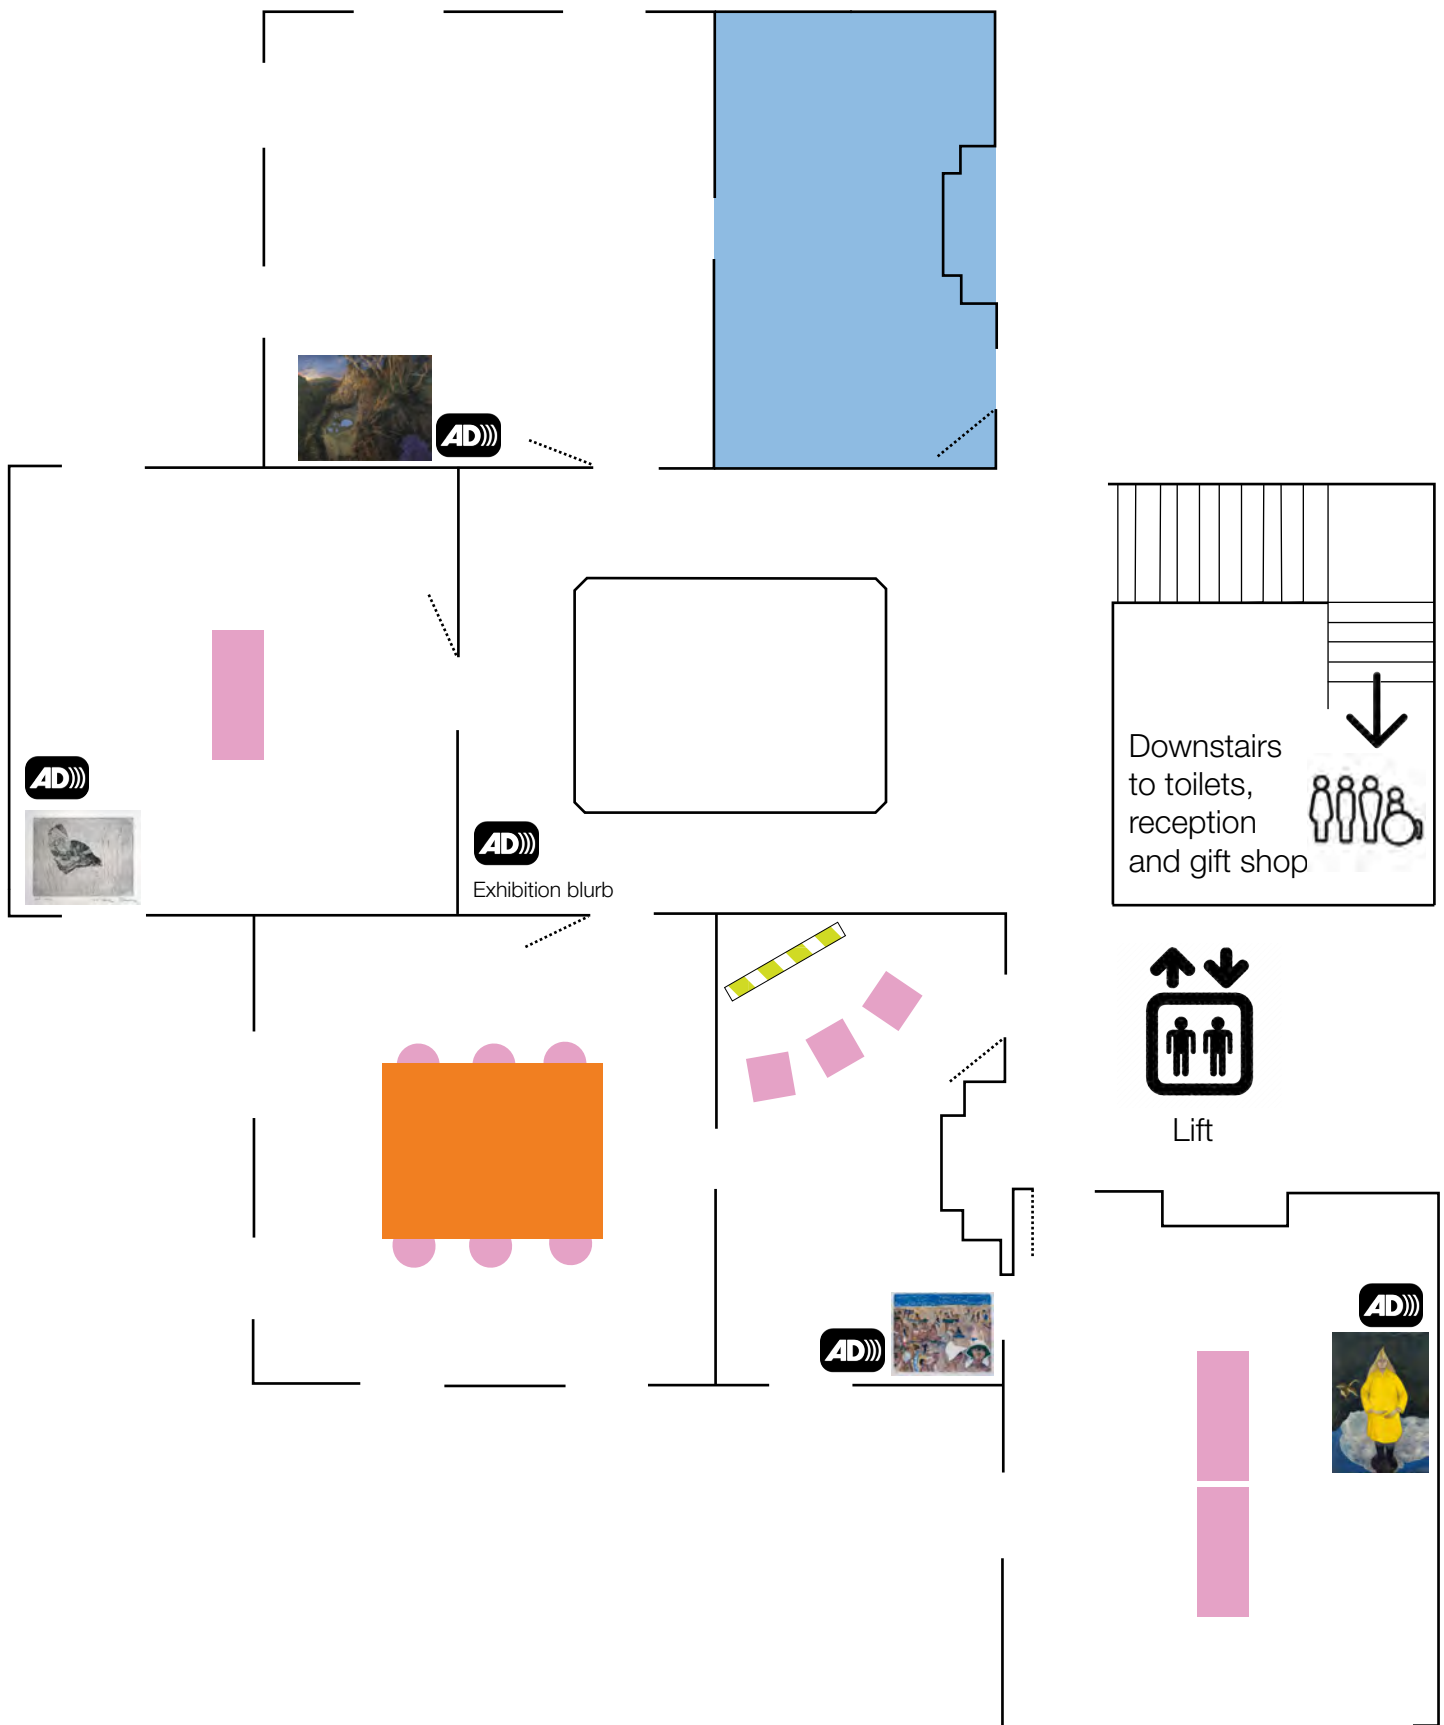

SENSORY MAP

The Painter & the Printmaker exhibition

SEATING

MOVING IMAGE AND SOUND

QUIETER SPACE

INTERACTIVE DISPLAY

AUDIO DESCRIBED ARTWORK